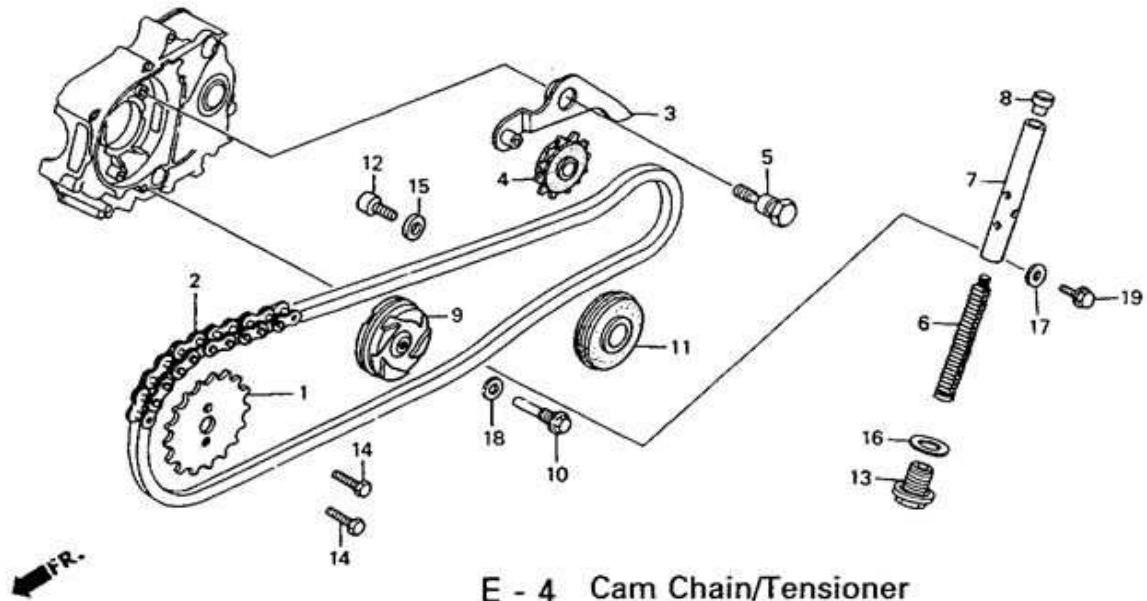

E - 4 Cam Chain/Tensioner

DESCRIPTION	PICTURE-NO.	PARTS-NO.	UNIT NET	INCL. TAX	GROUP
14321-KFL-850	ZN110-E-4-1	SPROKET, CAM (32T)	9.24 €	11.00 €	T-3
14401-436-003	ZN110-E-4-2	CHAIN, CAM (90L)	14.37 €	17.10 €	T-1
14500-035-020	ZN110-E-4-3	ARM COMP., CAM CHAIN TENSIONER	3.03 €	3.60 €	T-3
14502-086-000	ZN110-E-4-4	ROLLER, CAM CHAIN TENSIONER	6.22 €	7.40 €	T-3
14531-035-000	ZN110-E-4-5	PIVOT, CAM CHAIN TENSIONER	3.36 €	4.00 €	T-3
14541-GB4-681	ZN110-E-4-6	SPRING, CAM CHAIN TENSIONER	1.09 €	1.30 €	T-3
14550-GB0-911	ZN110-E-4-7	ROD COMP., CAM CHAIN TENSIONER PUSH	17.14 €	20.40 €	T-3
14566-086-030	ZN110-E-4-8	HEAD, CAM CHAIN TENSIONER PUSH ROD	1.93 €	2.30 €	T-3
14610-KFL-850	ZN110-E-4-9	ROLLER COMP., CAM CHAIN GUIDE	2.52 €	3.00 €	T-3
14615-KFL-850	ZN110-E-4-10	PIN, GUIDE ROLLER	2.35 €	2.80 €	T-3
14670-KFL-850	ZN110-E-4-11	ROLLER COMP., CAM CHAIN GUIDE	3.53 €	4.20 €	T-3
14675-KFL-850	ZN110-E-4-12	BOLT, CAM CHAIN GUIDE ROLLER	1.09 €	1.30 €	T-3
90081-035-000	ZN110-E-4-13	BOLT, SEALING, 14MM	2.10 €	2.50 €	T-3
90083-GB6-911	ZN110-E-4-14	BOLT, KNOCK, 5MM (2)	2.27 €	2.70 €	T-3
90405-ZG5-000	ZN110-E-4-15	WASHER, PLAIN, 6.5x16x2	1.43 €	1.70 €	T-3
90441-035-000	ZN110-E-4-16	WASHER, SEARING, 14MM	0.34 €	0.40 €	T-1
90461-357-000	ZN110-E-1-11/E-4-17	WASHER, SEALING, 6.5x 12	3.36 €	4.00 €	T-3
90481-035-000	ZN110-E-4-18	WASHER, 8MM	0.25 €	0.30 €	T-1
95701-06018-00	ZN110-E-4-19	BOLT, FLANGE, 6x18	1.09 €	1.30 €	T-1