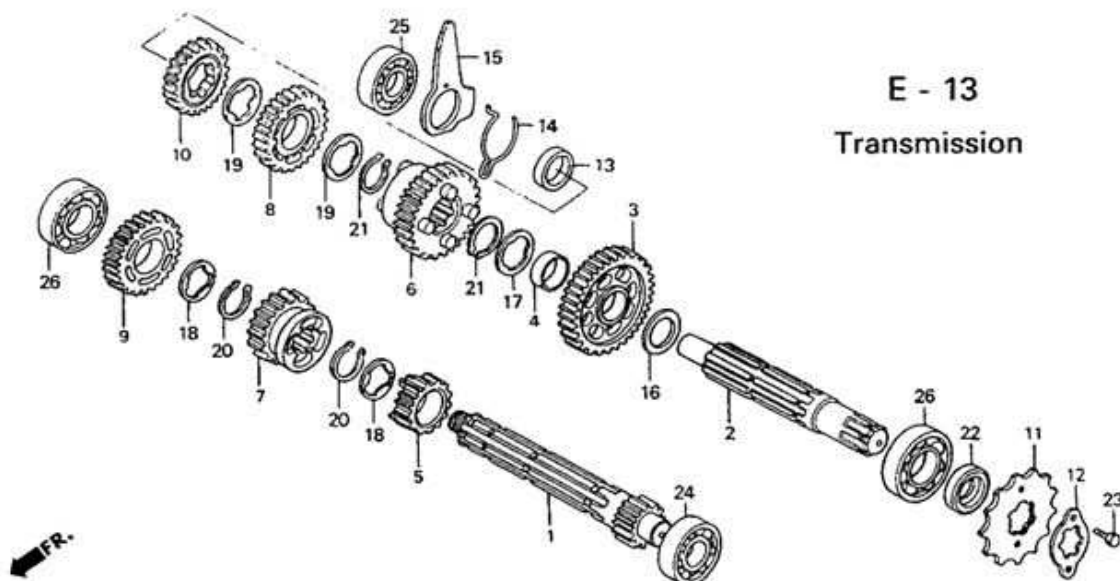

DESCRIPTION	PICTURE-NO.	PARTS-NO.	UNIT NET	INCL. TAX	GROUP
23211-KFM-900	ZN110-E-13-1	MAINSHAFT, TRANSMISSION (12T) (P)	63.87 €	76.00 €	T-3
23211-KPG-900	ZN110-E-13-1	#:23211-KPG-901	0.00 €	0.00 €	T-1
23211-KPG-901	ZN110-E-13-1	MAINSHAFT, TRANSMISSION (12T) (T)	32.18 €	38.30 €	T-1
23221-GN5-910	ZN110-E-13-2	SHAFT, COUNTER (P)	53.61 €	63.80 €	T-3
23221-KEV-750	ZN110-E-13-2	SHAFT, COUNTER (T)	48.32 €	57.50 €	T-3
23421-KEV-900	ZN110-E-13-3	GEAR, COUNTERSHAFT LOW (34T)	25.04 €	29.80 €	T-3
23422-GB4-770	ZN110-E-13-4	BUSH, 20x9	9.16 €	10.90 €	T-3
23431-KEV-900	ZN110-E-13-5	GEAR, MAINSHAFT SECOND (17T)	28.57 €	34.00 €	T-3
23441-KEV-900	ZN110-E-13-6	GEAR, COUNTERSHAFT SECOND (29T)	34.12 €	40.60 €	T-3
23451-KFL-850	ZN110-E-13-7	GEAR, MAINSHAFT THIRD (21T)	25.63 €	30.50 €	T-3
23461-GK4-762	ZN110-E-13-8	GEAR, COUNTERSHAFT THIRD (26T)	25.38 €	30.20 €	T-3
23471-KEV-750	ZN110-E-13-9	GEAR, MAINSHAFT FOURTH (24T)	12.35 €	14.70 €	T-3
23481-GB4-771	ZN110-E-13-10	GEAR, COUNTERSHAFT FOURTH (23T)	24.45 €	29.10 €	T-3
23801-GF6-000	ZN110-E-13-11	SPROCKET, DRIVE (14T)	4.29 €	5.10 €	T-3
23802-GN5-910	ZN110-E-13-12	PLATE, FIXING	3.70 €	4.40 €	T-3
23911-GB4-770	ZN110-E-13-13	COLLAR	2.86 €	3.40 €	T-3
24305-GB4-770	ZN110-E-13-14	SPRING	8.32 €	9.90 €	T-3
24306-GB4-770	ZN110-E-13-15	PLATE, GEARSHIFT DRUM LOCK	8.32 €	9.90 €	T-3
90452-GB4-770	ZN110-E-13-16	WASHER, THRUST, 17MM	1.68 €	2.00 €	T-3
90461-035-000	ZN110-E-13-17	WASHER, SPLINE, 17MM	1.51 €	1.80 €	T-3
90461-459-010	ZN110-E-13-18	WASHER, SPLINE, 20MM (2)	2.61 €	3.10 €	T-3
90461-GB4-770	ZN110-E-13-19	WASHER, SPLINE, 20x1.2 (2)	1.68 €	2.00 €	T-3
90601-001-000	ZN110-E-13-20	CIRCLIP, EXTERNAL, 17MM (2)	1.51 €	1.80 €	T-3
90601-459-000	ZN110-E-13-21	CIRCLIP, 20MM (2)	2.27 €	2.70 €	T-3
91203-GB5-762	ZN110-E-13-22	OIL SEAL, 17x29x5 (NOK)	2.69 €	3.20 €	T-3
92101-06010-0A	ZN110-E-13-23	BOLT, HEX., 6x10 (2)	0.08 €	0.10 €	T-3
96100-60010-00	ZN110-E-13-24	BEARING, RADIAL BALL, 6001	4.71 €	5.60 €	T-2
96100-62010-00	ZN110-E-13-25	BEARING, RADIAL BALL, 6201	4.37 €	5.20 €	T-2
96100-62030-00	ZN110-E-13-26	BEARING, RADIAL BALL, 6203 (2)	5.38 €	6.40 €	T-2