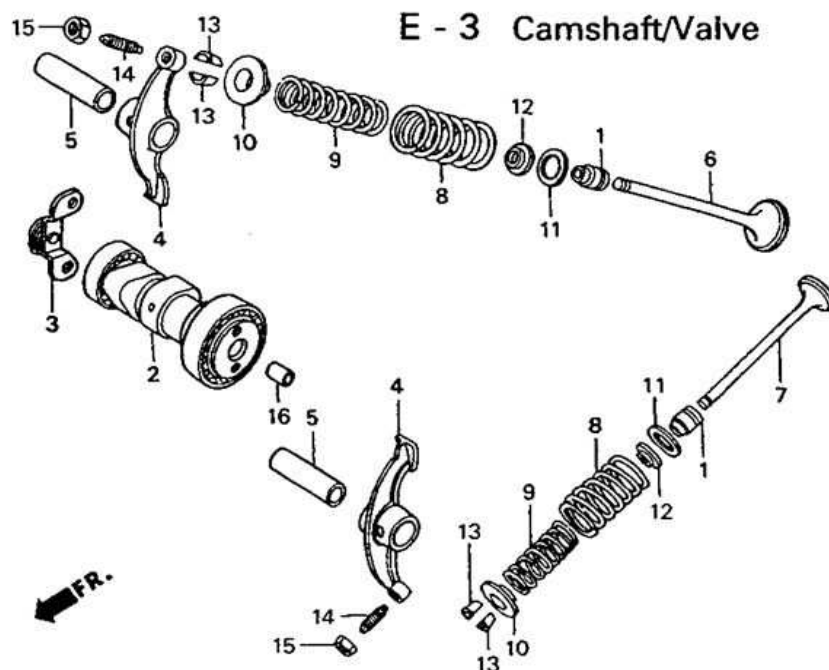

DESCRIPTION	PICTURE-NO.	PARTS-NO.	UNIT NET	INCL. TAX	GROUP
12209-GB4-682	ZN110-E-3-1	SEAL, VALVE STEM (NOK) (2)	2.27 €	2.70 €	T-3
14100-KFL-900	ZN110-E-3-2	CAMSHAFT COMP	68.91 €	82.00 €	T-3
14100-KFM-900	ZN110-E-3-2	CAMSHAFT COMP	51.51 €	61.30 €	T-3
14150-GN5-911	ZN110-E-3-3	PLATE COMP., STOPPER	15.13 €	18.00 €	T-3
14431-GN5-911	ZN110-E-3-4	ARM, VALVE ROCKER (2)	12.86 €	15.30 €	T-3
14451-035-000	ZN110-E-3-5	SHAFT, VALVE ROCKER ARM (2)	1.68 €	2.00 €	T-3
14711-KFM-900	ZN110-E-3-6	VALVE, IN.	13.53 €	16.10 €	T-3
14721-GF6-010	ZN110-E-3-7	VALVE, EX.	24.54 €	29.20 €	T-3
14751-GN5-911	ZN110-E-3-8	SPRING, VALVE OUTER (NIPPON HATSUJO) (2)	3.28 €	3.90 €	T-3
14761-GN5-911	ZN110-E-3-9	SPRING, VALVE INNER (NIPPON HATSUJO) (2)	2.77 €	3.30 €	T-3
14771-GB4-680	ZN110-E-3-10	RETAINER, VALVE SPRING (2)	6.64 €	7.90 €	T-3
14775-KFM-900	ZN110-E-3-11	SEAT, VALVE SPRING OUTER (2)	2.69 €	3.20 €	T-3
14776-KFM-900	ZN110-E-3-12	SEAT, VALVE SPRING INNER (2)	2.69 €	3.20 €	T-3
14781-MA6-000	ZN110-E-3-13	COTTER, VALVE (4)	2.27 €	2.70 €	T-3
90012-333-000	ZN110-E-3-14	SCREW, TAPPET ADJUSTING (2)	1.85 €	2.20 €	T-3
90206-001-000	ZN110-E-3-15	NUT, TAPPET ADJUSTING (2)	1.51 €	1.80 €	T-3
90702-KFM-900	ZN110-E-3-16/E-6-8/E-8-8/E-9-7	PIN, DOWEL, 8x12 (2/2/2/2)	0.34 €	0.40 €	T-3