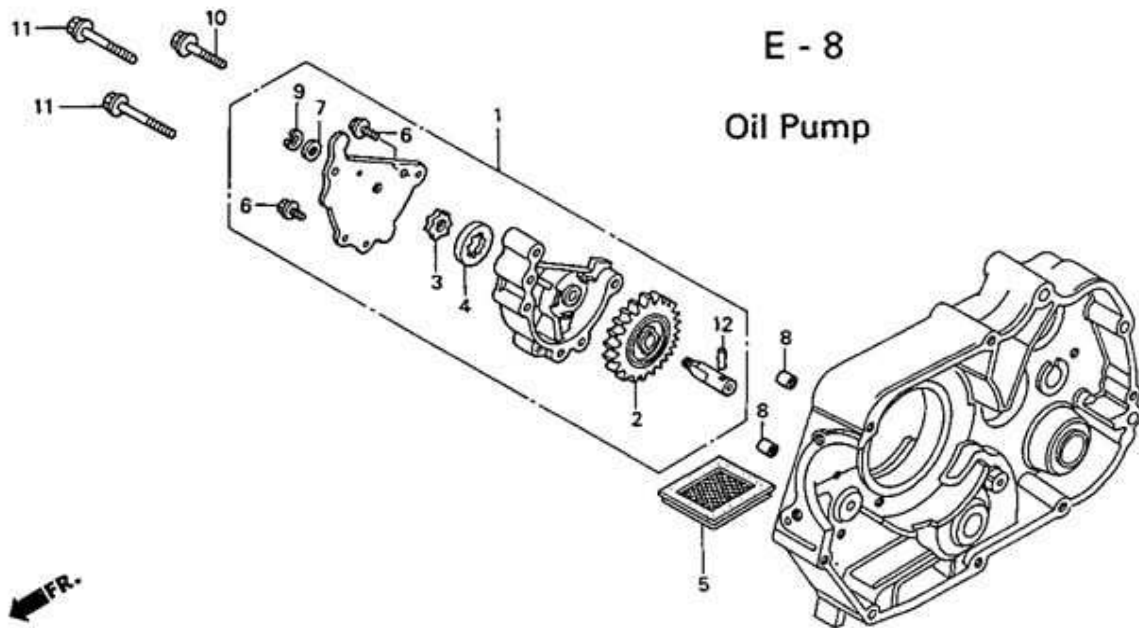

DESCRIPTION	PICTURE-NO.	PARTS-NO.	UNIT NET	INCL. TAX	GROUP
15100-KFL-851	ZN110-E-8-1	PUMP ASSY., OIL	20.67 €	24.60 €	T-3
15133-KFL-850	ZN110-E-8-2	GEAR, OIL PUMP DRIVEN	5.55 €	6.60 €	T-1
15331-GF6-000	ZN110-E-8-3	ROTER, OIL PUMP INNER	5.46 €	6.50 €	T-3
15332-GF6-000	ZN110-E-8-4	ROTOR, OIL PUMP OUTER	6.64 €	7.90 €	T-3
15421-035-010	ZN110-E-8-5	SCREEN, OIL FILTER	3.78 €	4.50 €	T-3
90002-892-000	ZN110-E-8-6	BOLT, FLANGE, 5x10 (2)	0.92 €	1.10 €	T-3
90444-ZA8-000	ZN110-E-8-7	WASHER, THRUST	1.18 €	1.40 €	T-3
90702-KFM-900	ZN110-E-3-16/E-6-8/E-8-8/E-9-7	PIN, DOWEL, 8x12 (2/2/2/2)	0.34 €	0.40 €	T-3
94540-05018	ZN110-E-8-9	E-RING, 5MM	2.35 €	2.80 €	T-3
95701-06035-00	ZN110-E-8-10	BOLT, FLANGE, 6x35	0.92 €	1.10 €	T-3
95701-06040-00	ZN110-E-8-11	BOLT, FLANGE, 6x40 (2)	0.92 €	1.10 €	T-3
96220-30158	ZN110-E-8-12	ROLLER, 3x15.8	0.50 €	0.60 €	T-3